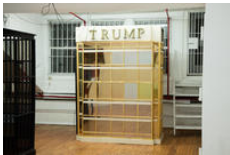

LOMEX

134 Bowery, 4S
NY, NY, 10013
info@lomex.gallery
917.667.8541

EXHIBITION CHECKLIST

Mathieu Malouf: Facilities, September 28, 2016 - November 06, 2016

Mathieu Malouf

Donald's No. 8 Bench, 2016

copper, painted wood, plexiglass, bondage restraints
83 x 48 x 72 inches (210.82 x 121.92 x 182.88 cm)

Mathieu Malouf

Make America Great Again?, 2016

painted wood, lamp, toilet, restraints, bondage equipment.
88 x 42 x 66 inches (223.52 x 106.68 x 167.64 cm)

Mathieu Malouf

Project Space (stall), 2016

painted wood, copper, plexiglass, fetish restraints
87 x 36 x 50 inches (220.98 x 91.44 x 127.00 cm)