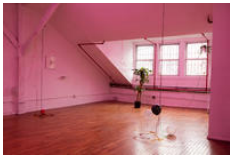

LOMEX

134 Bowery, 4S
NY, NY, 10013
info@lomex.gallery
917.667.8541

EXHIBITION CHECKLIST

Maggie Lee

Maggie Lee

Window, 2017

plants, christmas lights, variable window painting
Dimensions variable

Maggie Lee